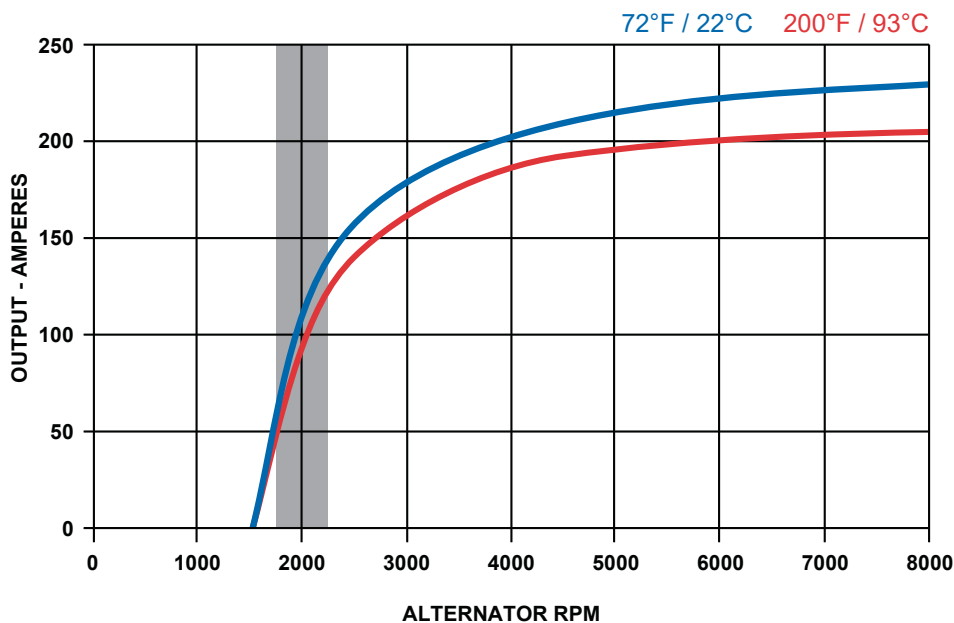

Dimensions Linear measure listed as mm[in].

Performance

C.E. Niehoff & Co.
2021 Lee St.
Evanston, IL 60202 USA
1-847-866-6030
sales@ceniehoff.com
www.ceniehoff.com

C.E. Niehoff & Co., Ltd.
3A Eaton Point, Eaton Ave
Buckshaw Village
Lancashire PR7 7NG UK
(44) 1772 459 777
info@niehoff.co.uk

Service
1-800-NIEHOFF (643-4633)
service@ceniehoff.com

Performance curve measurements are taken at the listed ambient temperature with a stabilized machine temperature as per SAE J56. The shaded area highlights output available at typical engine idle alternator speed.