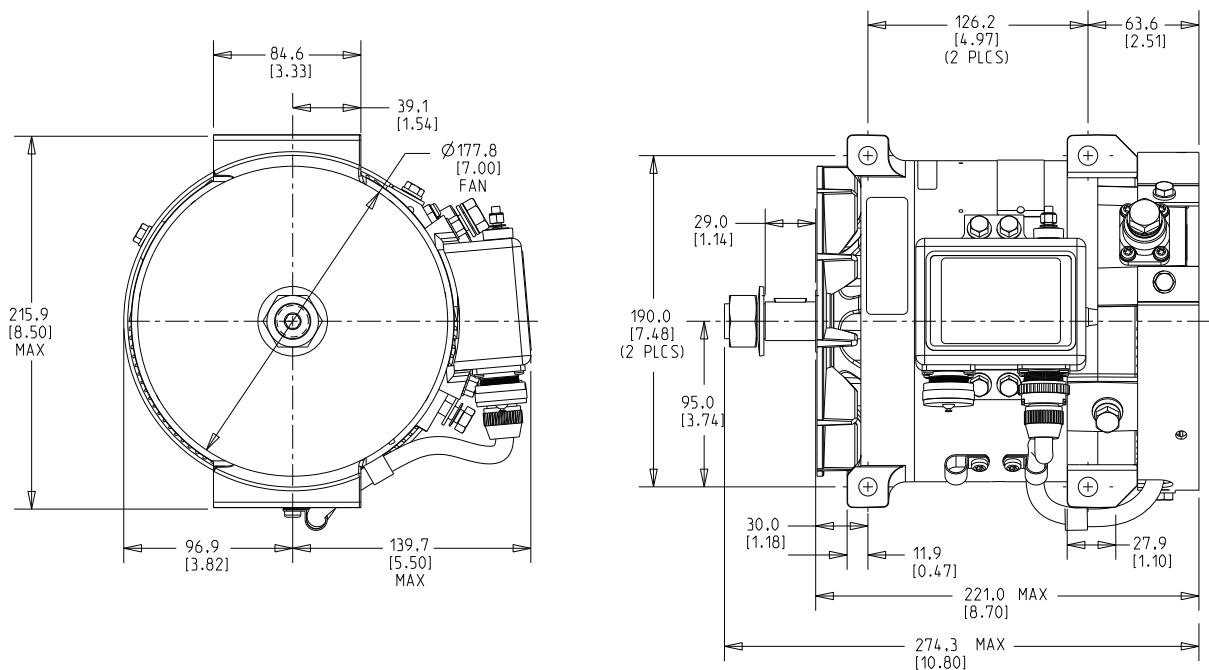

Dimensions Linear measure listed as mm[in].

Performance

C.E. Niehoff & Co.
2021 Lee St.
Evanston, IL 60202 USA
1-847-866-6030
sales@ceniehoff.com
www.ceniehoff.com

C.E. Niehoff & Co., Ltd.
3A Eaton Point, Eaton Ave
Buckshaw Village
Lancashire PR7 7NG UK
(44) 1772 459 777
info@niehoff.co.uk

Service
1-800-NIEHOFF (643-4633)
service@ceniehoff.com

Performance curve measurements are taken at the listed ambient temperature with a stabilized machine temperature as per SAE J56. The shaded area highlights output available at typical engine idle alternator speed.