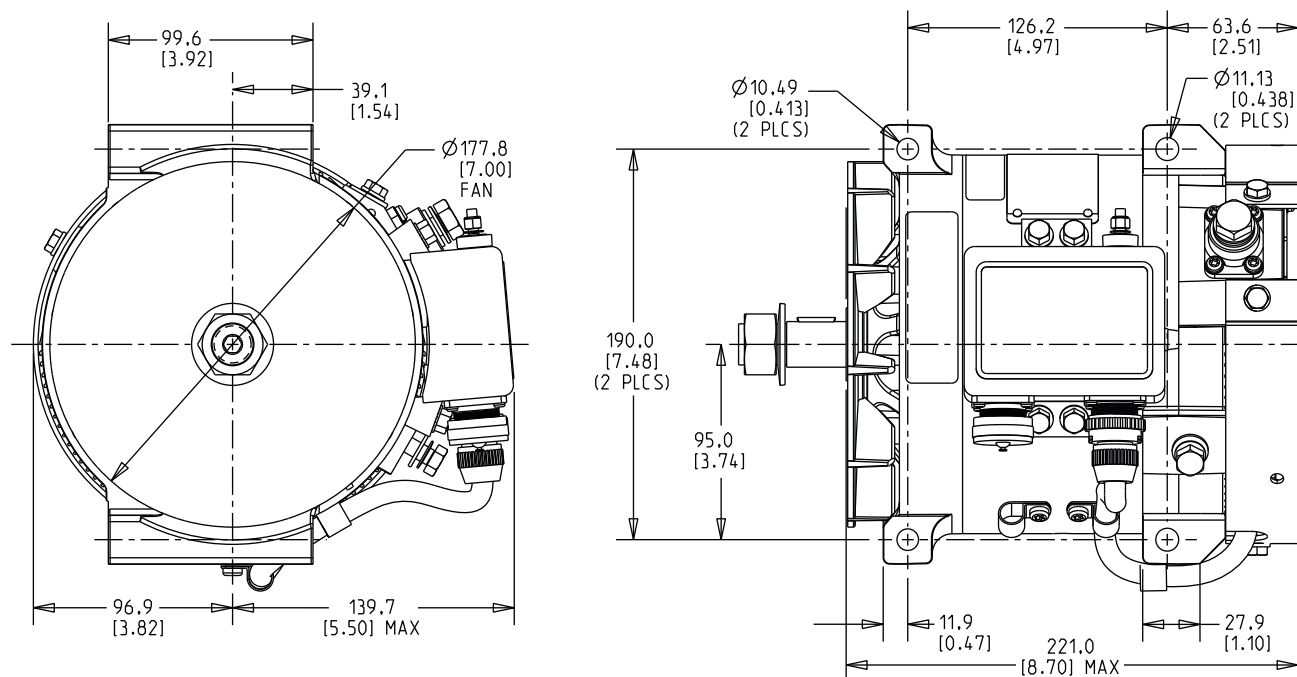

Dimensions Linear measure listed as mm[in].

Performance

C.E. Niehoff & Co.
2021 Lee St.
Evanston, IL 60202 USA
1-847-866-6030
sales@ceniehoff.com
www.ceniehoff.com

C.E. Niehoff & Co., Ltd.
3A Eaton Point, Eaton Ave
Buckshaw Village
Lancashire PR7 7NG UK
(44) 1772 459 777
info@niehoff.co.uk

Service
1-800-NIEHOFF (643-4633)
service@ceniehoff.com

Performance curve measurements are taken at the listed ambient temperature with a stabilized machine temperature as per SAE J56. The shaded area highlights output available at typical engine idle alternator speed.