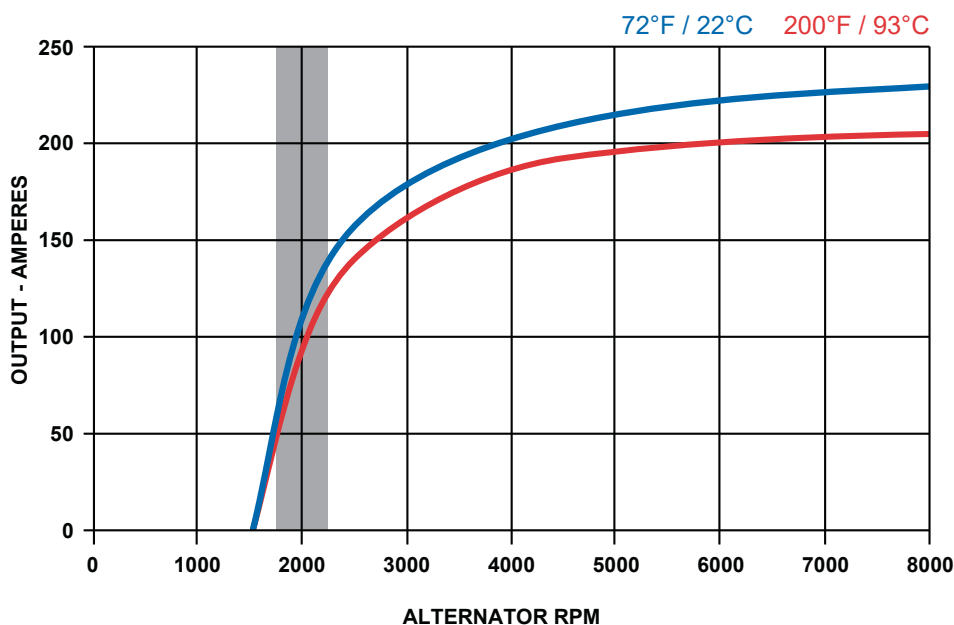

Dimensions Linear measure listed as mm[in].

Performance

C.E. Niehoff & Co.
2021 Lee St.
Evanston, IL 60202 USA
1-847-866-6030
sales@ceniehoff.com
www.ceniehoff.com

C.E. Niehoff & Co., Ltd.
3A Eaton Point, Eaton Ave
Buckshaw Village
Lancashire PR7 7NG UK
(44) 1772 459 777
info@niehoff.co.uk

Service
1-800-NIEHOFF (643-4633)
service@ceniehoff.com

Performance curve measurements are taken at the listed ambient temperature with a stabilized machine temperature as per SAE J56. The shaded area highlights output available at typical engine idle alternator speed.