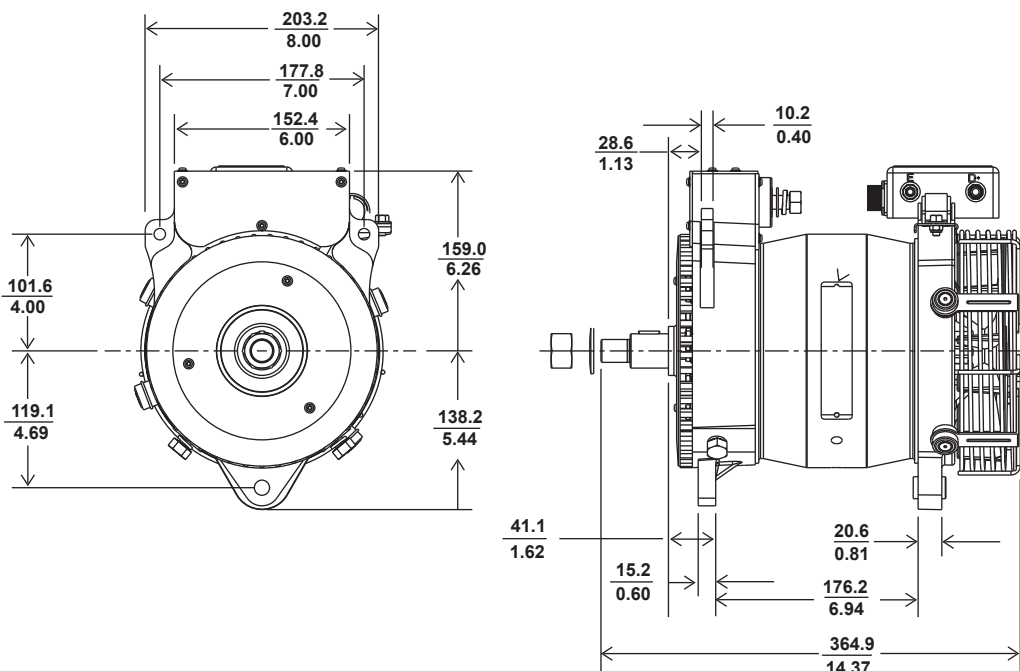

Dimensions Linear measure listed as mm[in].

Performance

C.E. Niehoff & Co.
2021 Lee St.
Evanston, IL 60202 USA
1-847-866-6030
sales@ceniehoff.com
www.ceniehoff.com

C.E. Niehoff & Co., Ltd.
No. 7 Peregrine Place
Moss Side, Leyland
Preston PR25 3EY UK
(44) 1772 459 777
info@niehoff.co.uk

Service
1-800-NIEHOFF (643-4633)
service@ceniehoff.com

Performance curve measurements are taken at the listed ambient temperature with a stabilized machine temperature as per SAE J56. The shaded area highlights output available at typical engine idle alternator speed.