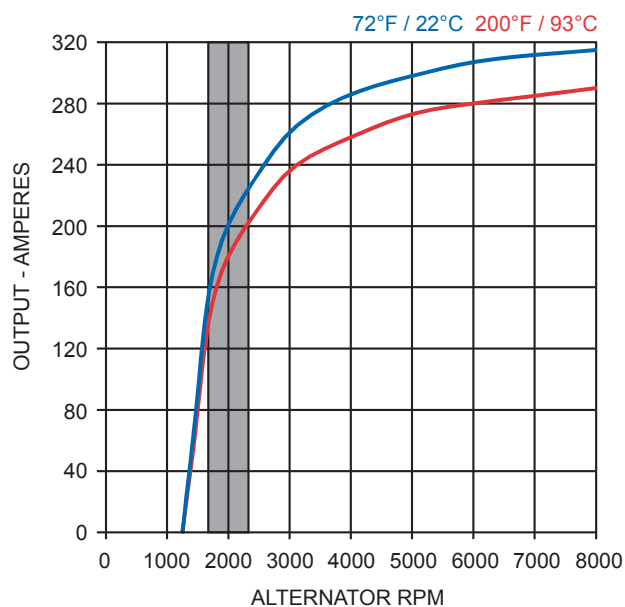

Dimensions Linear measure listed as mm[in].

Performance

C.E. Niehoff & Co.
2021 Lee St.
Evanston, IL 60202 USA
1-847-866-6030
sales@ceniehoff.com
www.ceniehoff.com

C.E. Niehoff & Co., Ltd.
No. 7 Peregrine Place
Moss Side, Leyland
Preston PR25 3EY UK
(44) 1772 459 777
info@niehoff.co.uk

Service
1-800-NIEHOFF (643-4633)
service@ceniehoff.com

Performance curve measurements are taken at the listed ambient temperature with a stabilized machine temperature as per SAE J56. The shaded area highlights output available at typical engine idle alternator speed.